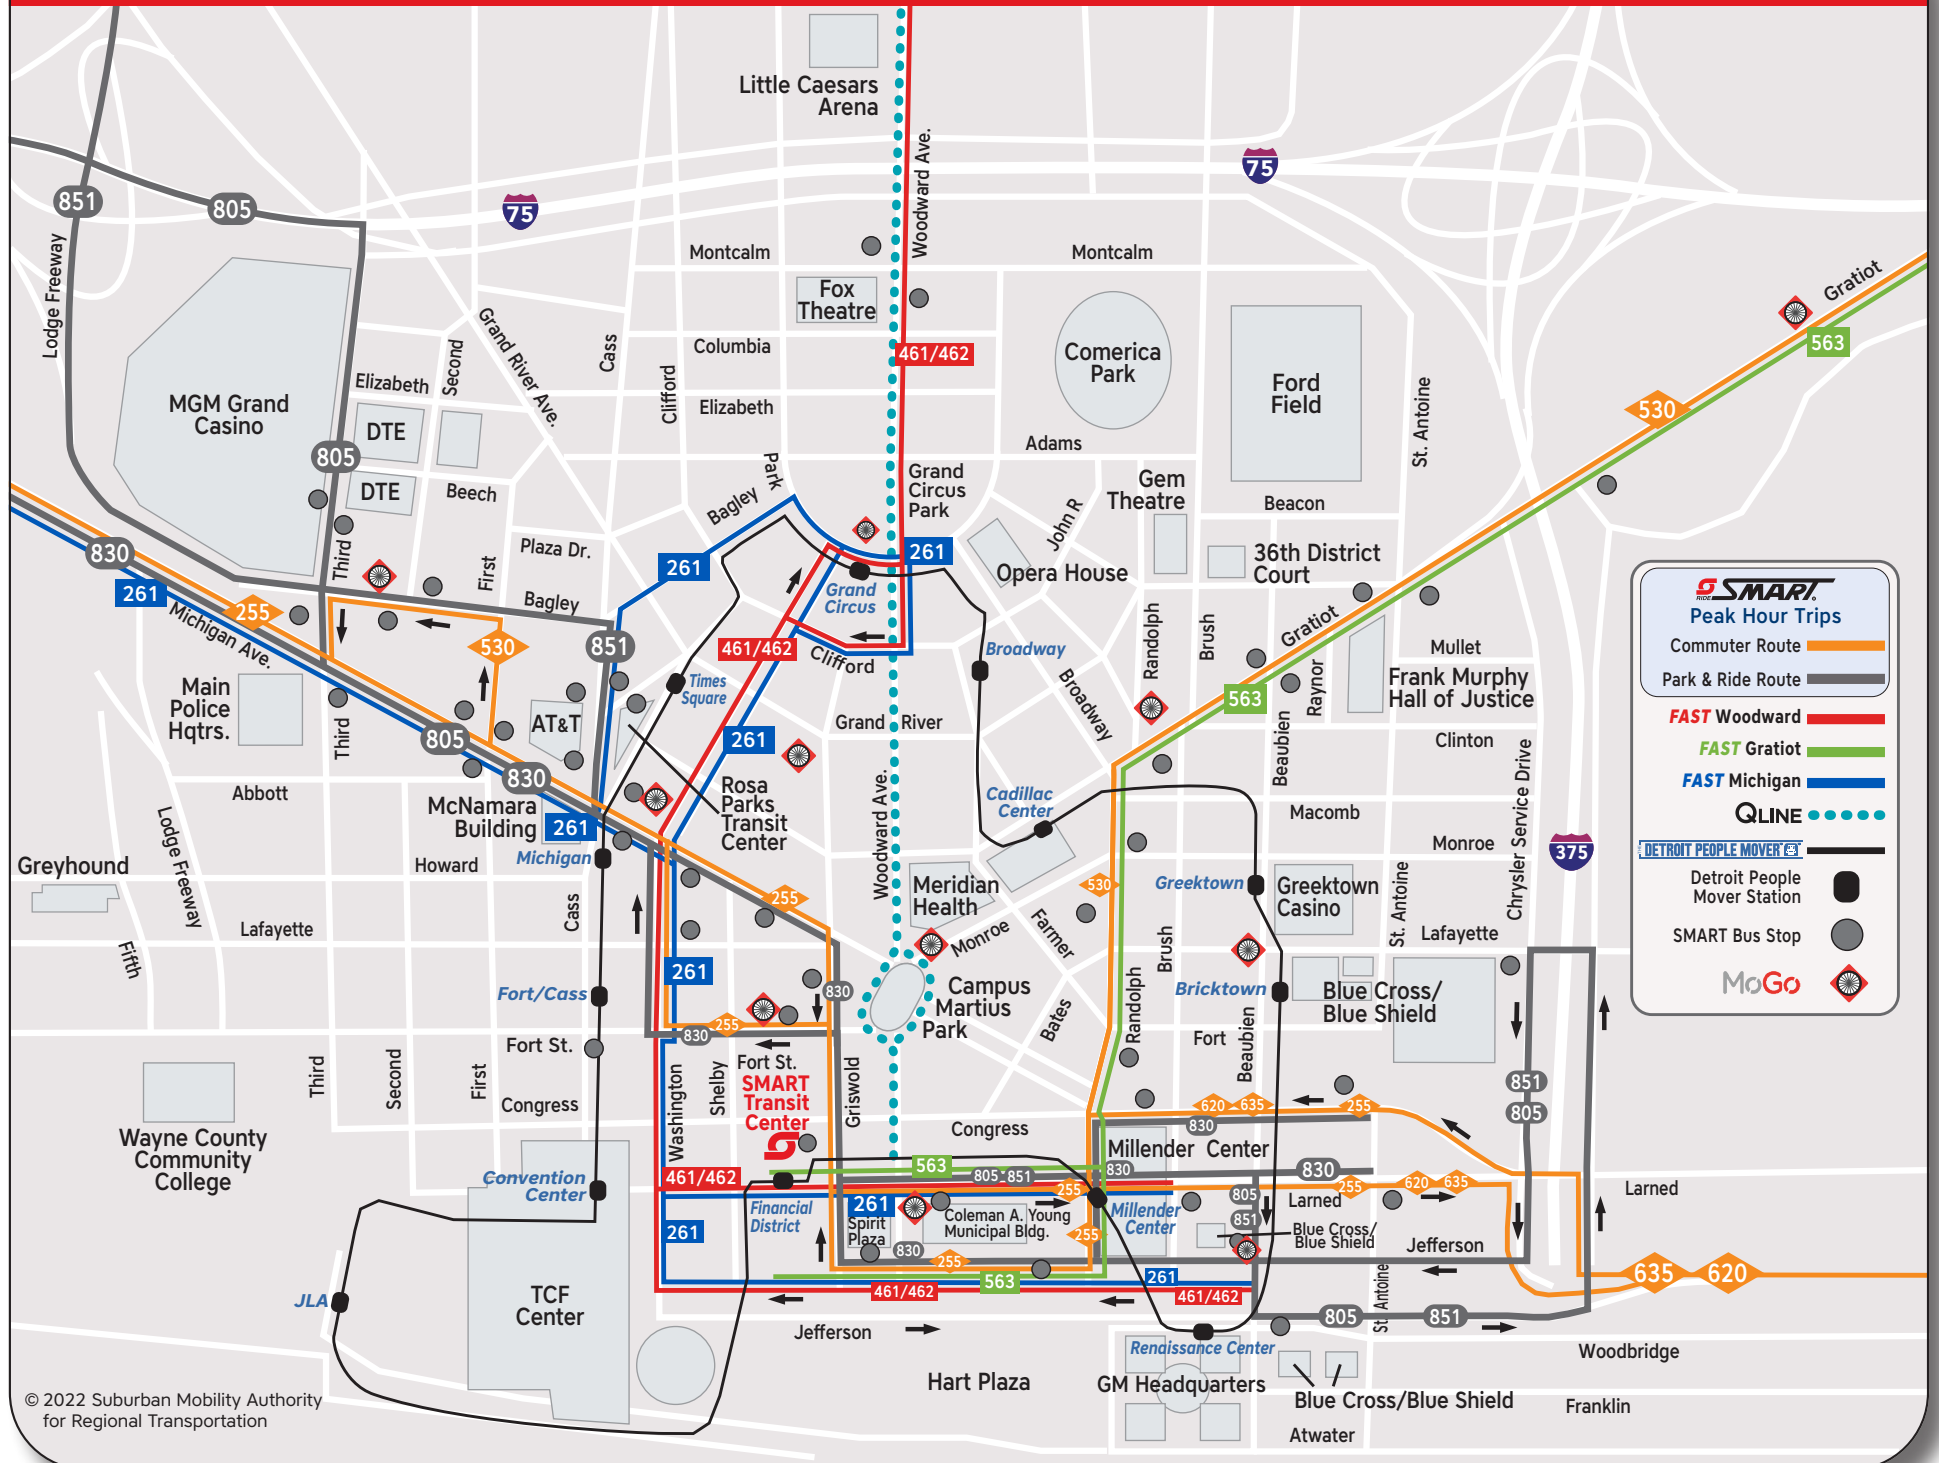

Downtown Detroit

SMART
Peak Hour Trips

- Commuter Route
- Park & Ride Route
- FAST Woodward
- FAST Gratiot
- FAST Michigan
- QLINE
- DETROIT PEOPLE MOVER
- Detroit People Mover Station
- SMART Bus Stop
- MoGo